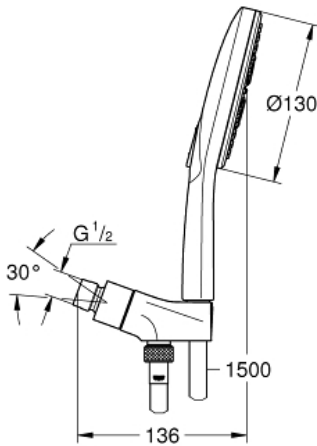

RAINSHOWER SMARTACTIVE  
130  
Shower Set  
MODEL # 26604000

Pure Freude  
an Wasser

GROHE

**Product Description:**  
RAINSHOWER SMARTACTIVE 130  
Shower Set

**Standard Specification:**

- Consisting of:
- Rainshower SmartActive 130 Hand Shower (26 545)
- Hand Shower Bracket
- Rotaflex Metal Longlife shower hose, 59" (1500mm) (28 417)
- GROHE EcoJoy 1.75 gpm (6.6 l/min) flow limiter
- GROHE DreamSpray perfect spray pattern
- GROHE StarLight chrome finish
- SpeedClean anti-lime system
- Inner WaterGuide for a longer life
- Twistfree to prevent hose from twisting

**Applicable Codes & Standards:**

- Energy Policy Act of 1992
- ASME A112.18.1/CSA B125.1
- EPA WaterSense®
- CalGreen
- LOGO CEC

**Color:**

- 26604000 StarLight Chrome